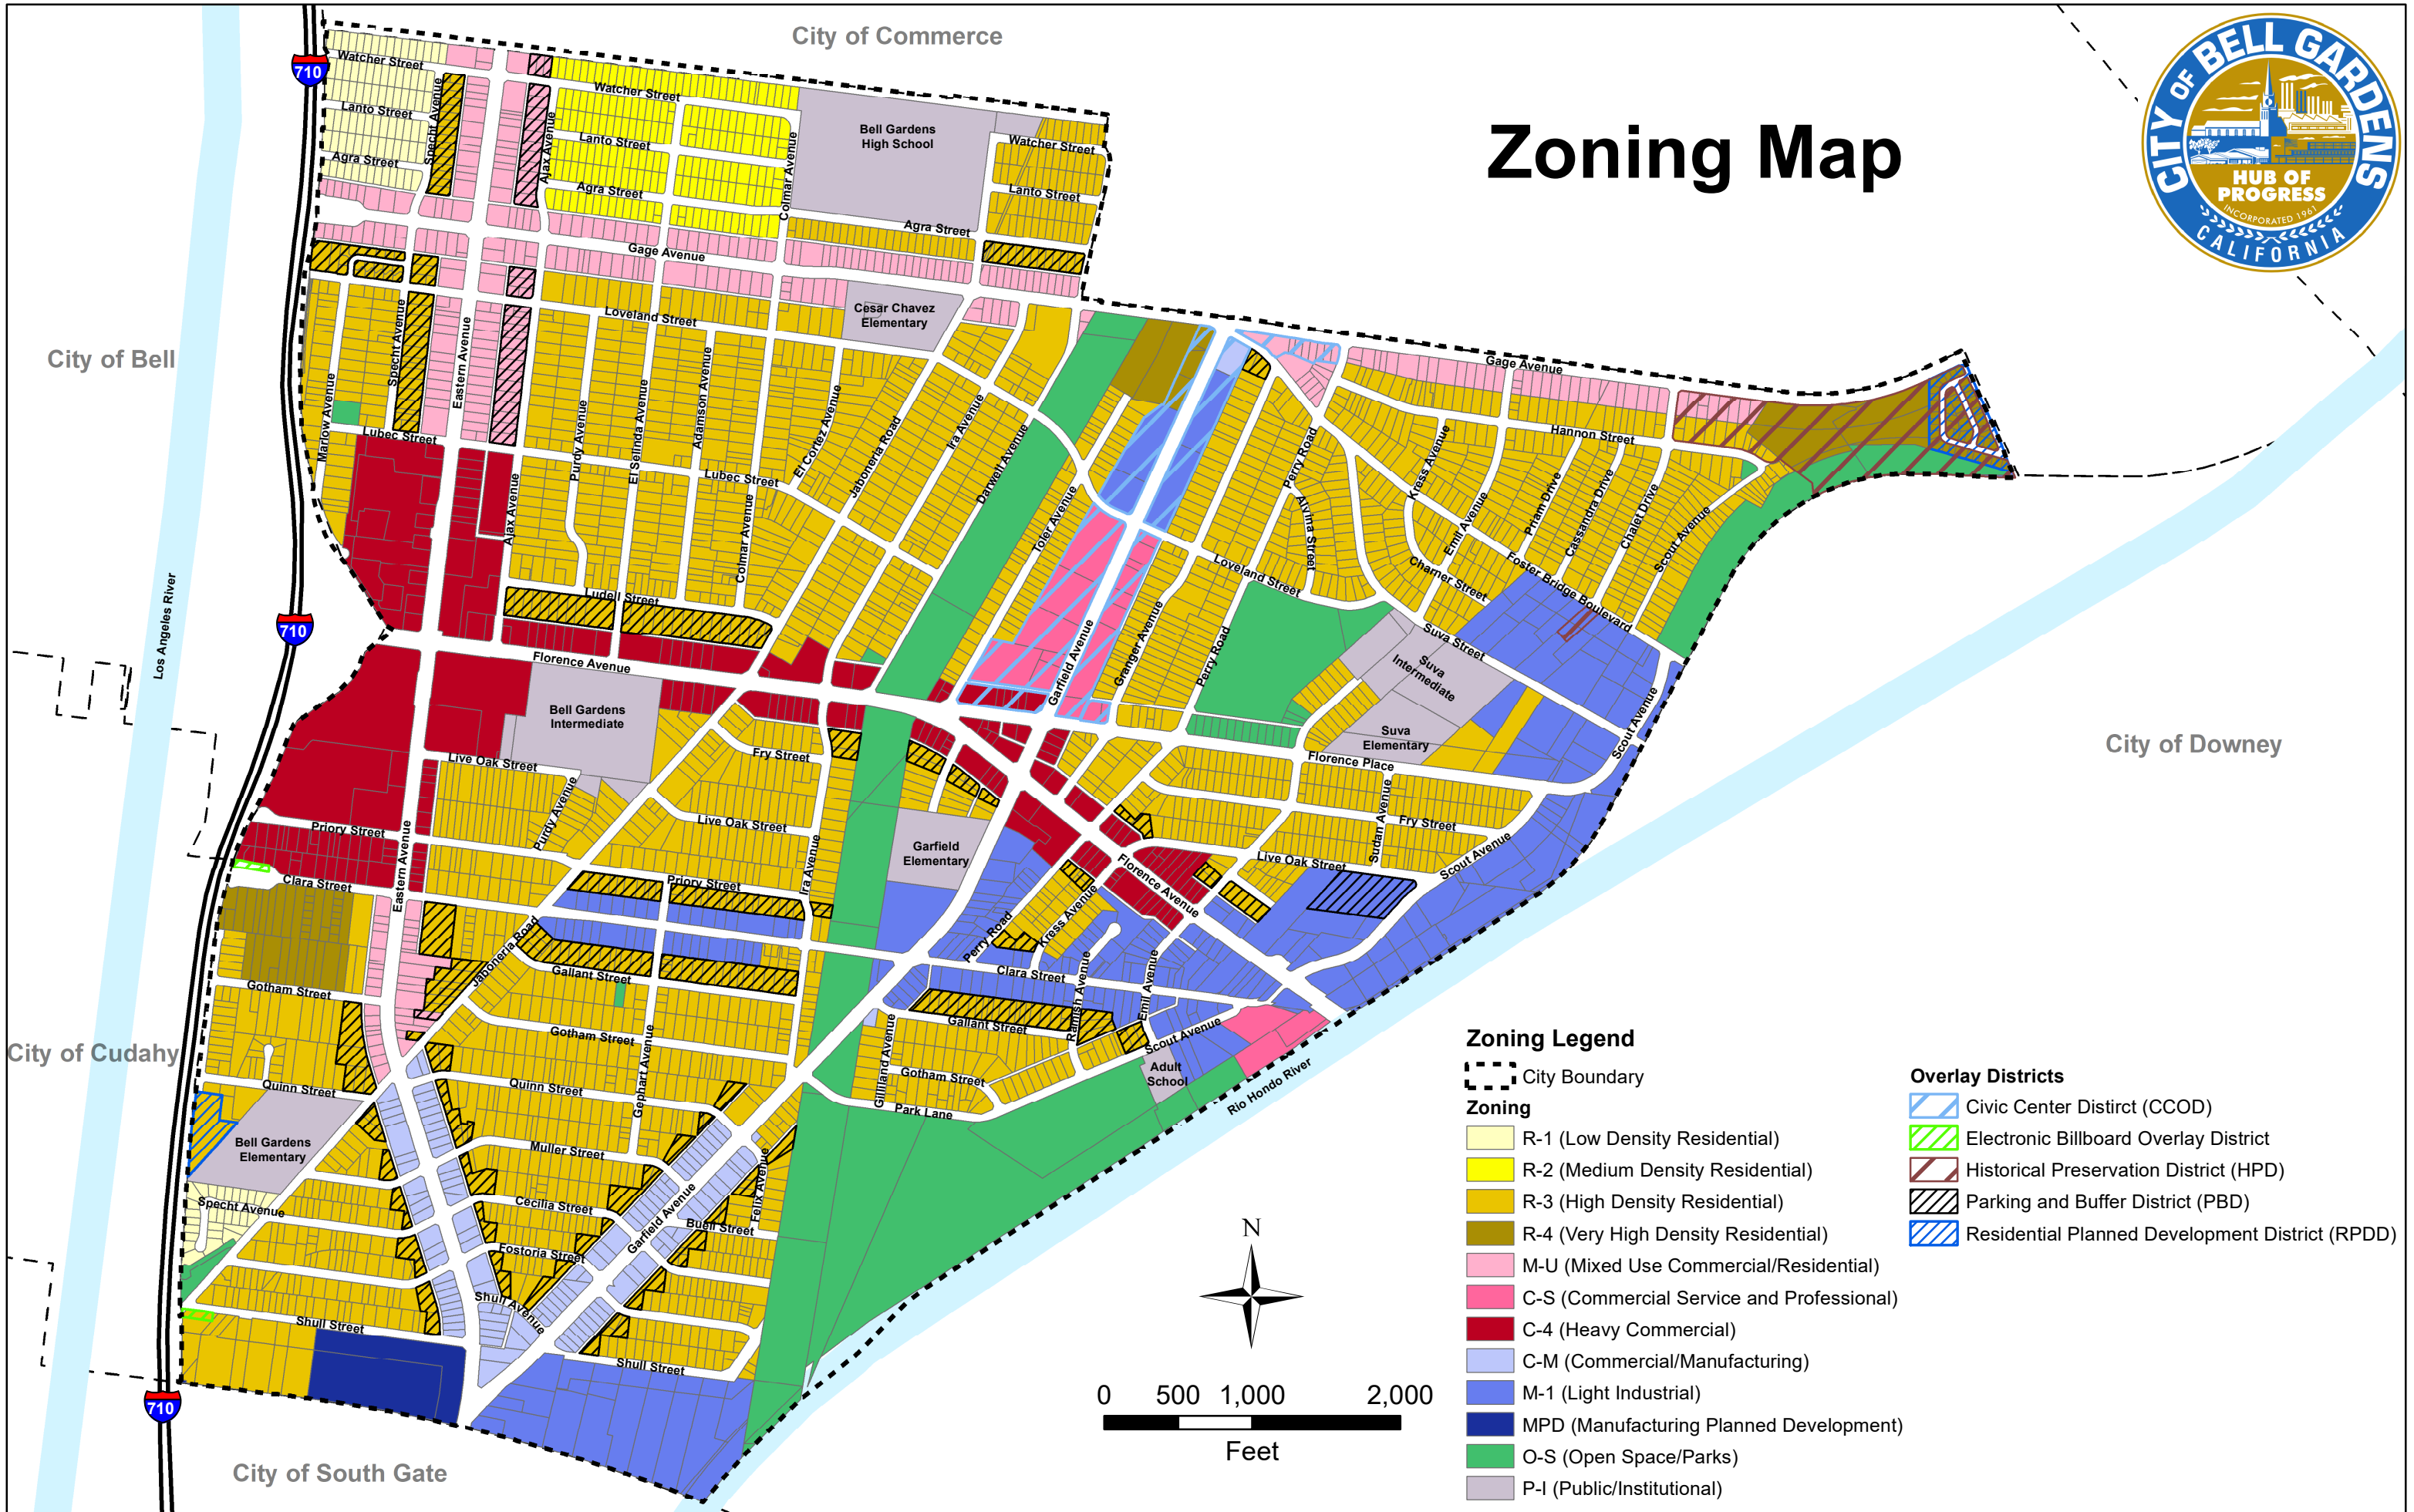

Zoning Map

Zoning Legend

- City Boundary
- Zoning**
- R-1 (Low Density Residential)
- R-2 (Medium Density Residential)
- R-3 (High Density Residential)
- R-4 (Very High Density Residential)
- M-U (Mixed Use Commercial/Residential)
- C-S (Commercial Service and Professional)
- C-4 (Heavy Commercial)
- C-M (Commercial/Manufacturing)
- M-1 (Light Industrial)
- MPD (Manufacturing Planned Development)
- O-S (Open Space/Parks)
- P-I (Public/Institutional)

Overlay Districts

- Civic Center District (CCOD)
- Electronic Billboard Overlay District
- Historical Preservation District (HPD)
- Parking and Buffer District (PBD)
- Residential Planned Development District (RPDD)